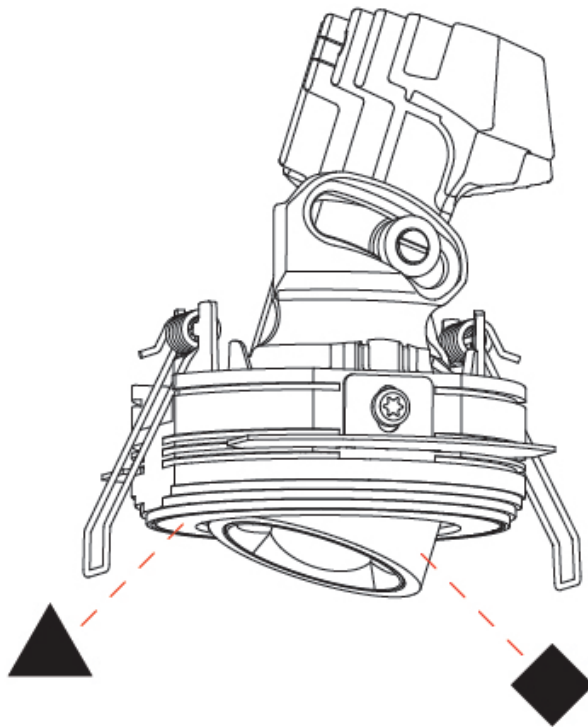

OPTICAL

Reflector: 34
 Adjustability: Rotational 350° / Tilt 25°

RATINGS AND CERTIFICATIONS

Certified By: Certified for North American Standards
 IP rating: IP20

OIKO PRO ROUND ADJUSTABLE TRIMLESS

A35816-

PROJECT	_____
TYPE	_____
SPECIFIER	_____
QUANTITY	_____
DATE	_____