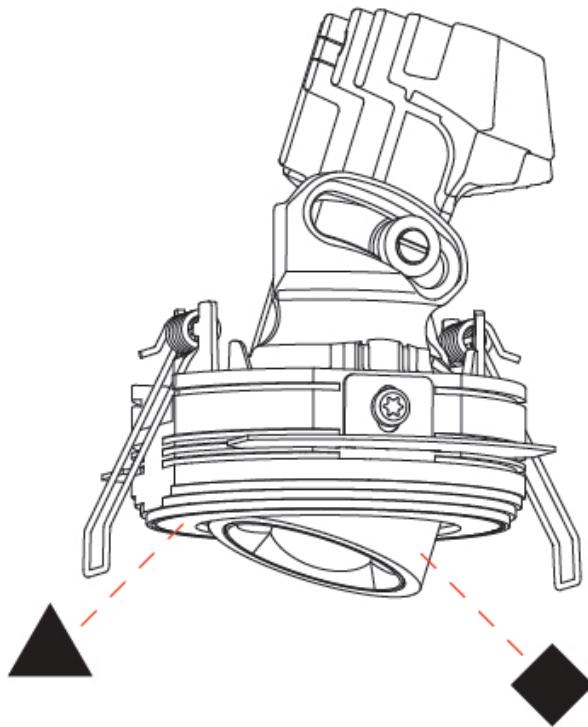

OIKO PRO ROUND ADJUSTABLE TRIMLESS

A35884-

PROJECT _____

TYPE _____

SPECIFIER _____

QUANTITY _____

DATE _____

A